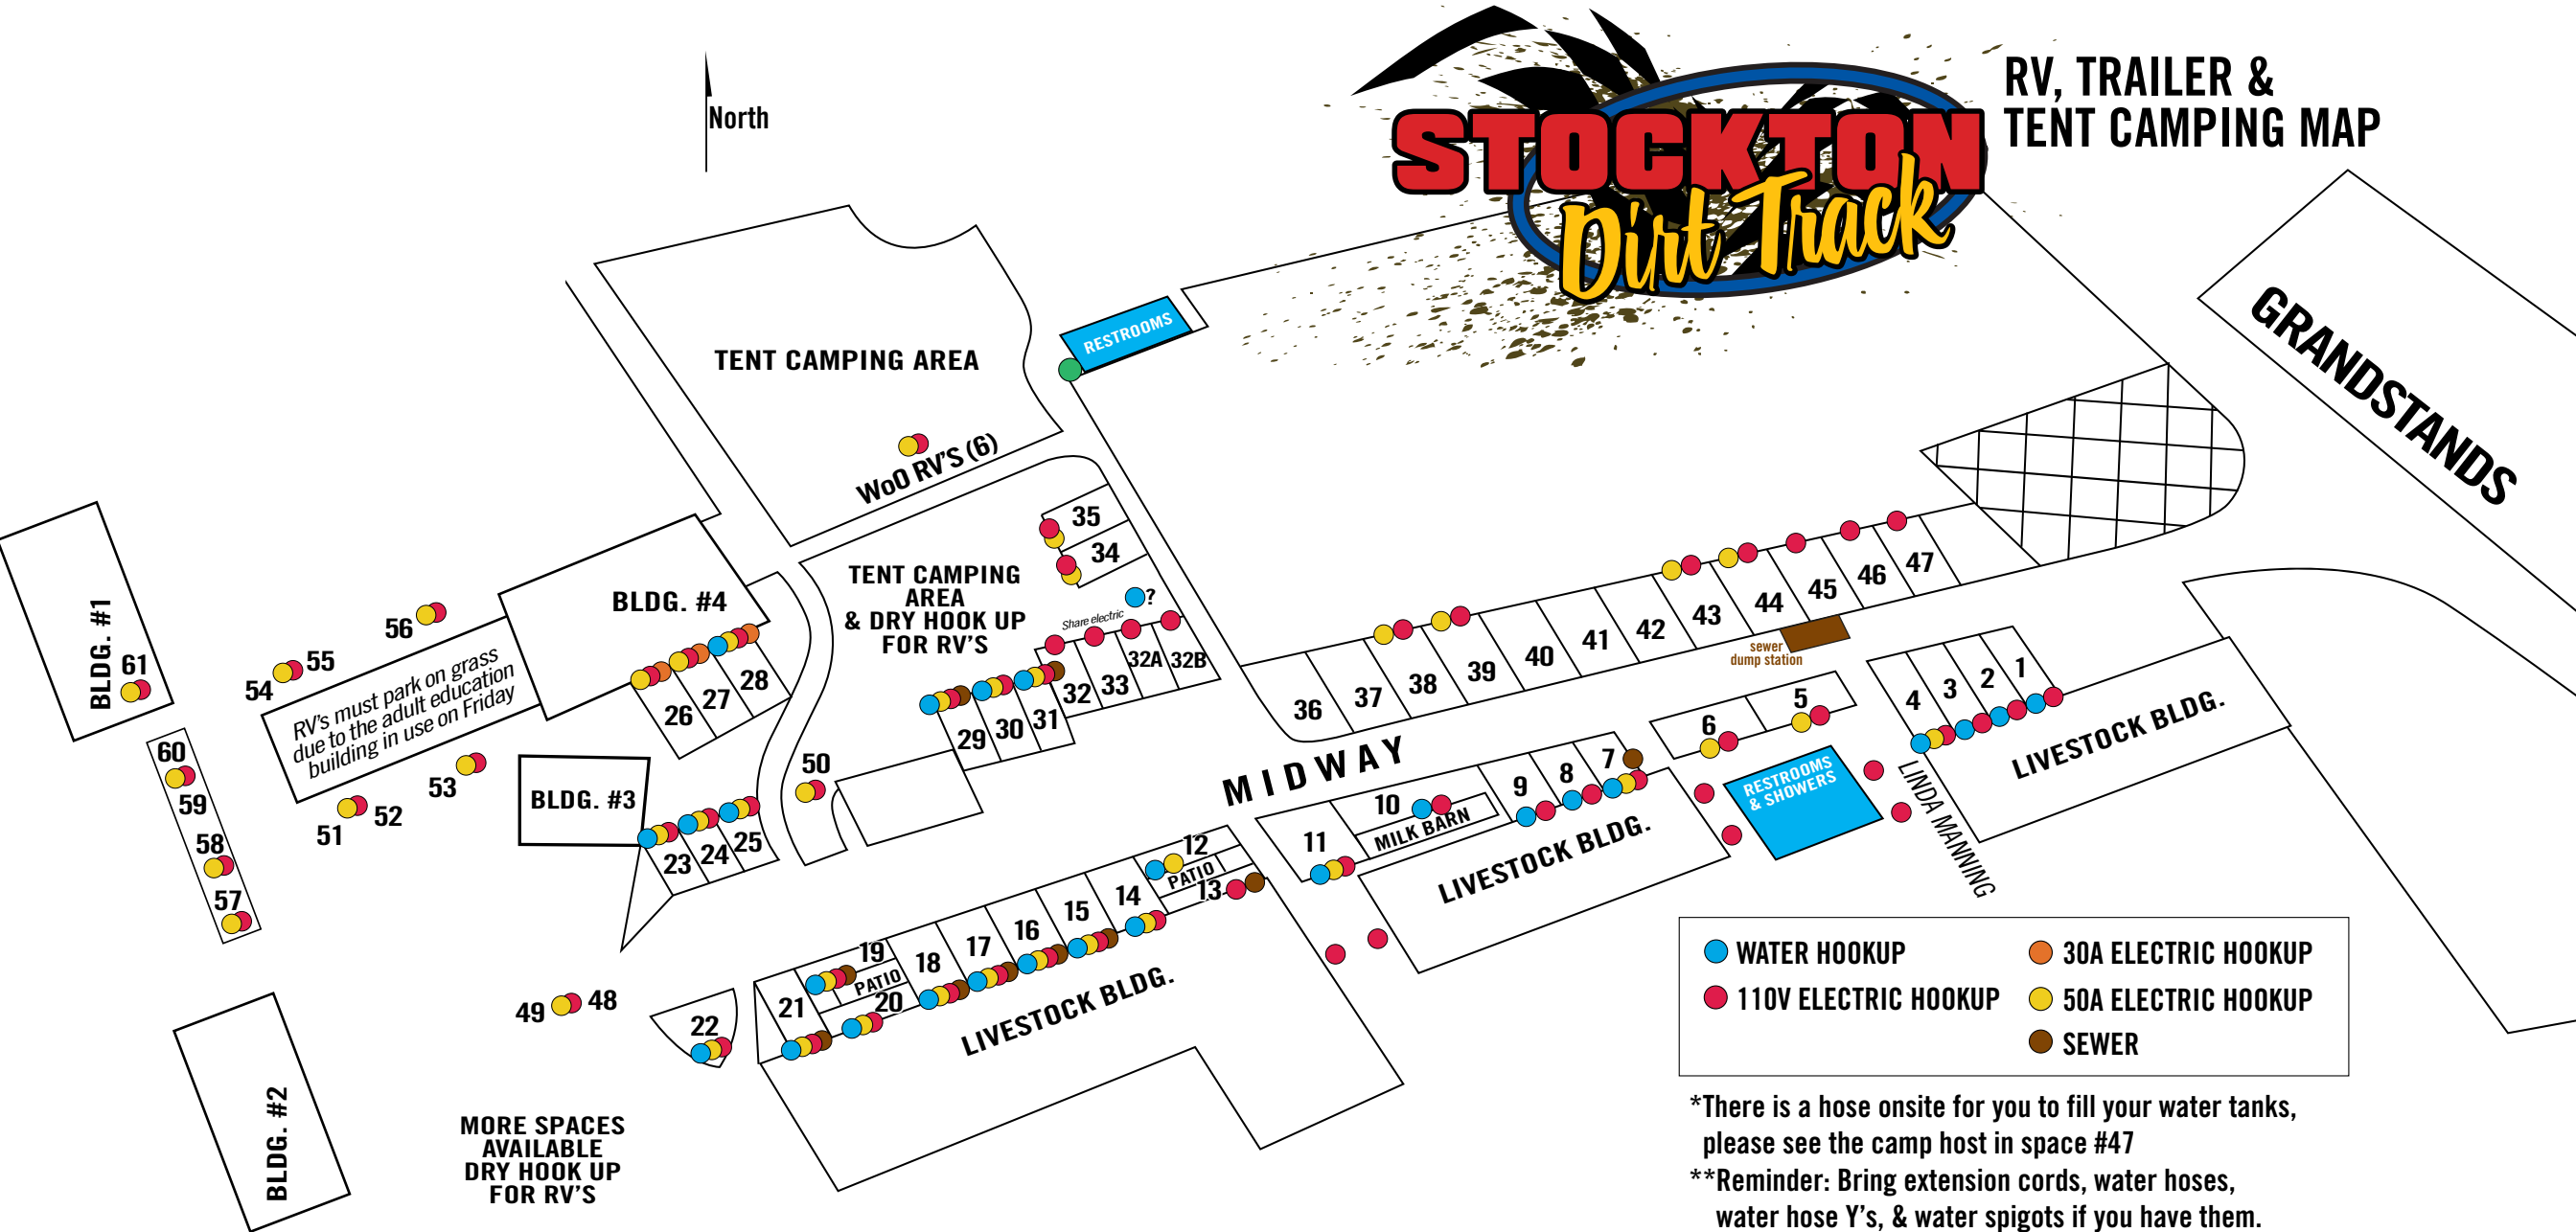

# STOCKTON Dirt Track

## RV, TRAILER & TENT CAMPING MAP

**916-370-9417 FOR RESERVATIONS**

Stockton Dirt Track • 1658 S. Airport Way • Stockton, CA 95206 • [www.StocktonDirtTrack.com](http://www.StocktonDirtTrack.com)

Please enter San Joaquin County Fairgrounds from S. Airport Way, through Gate #1