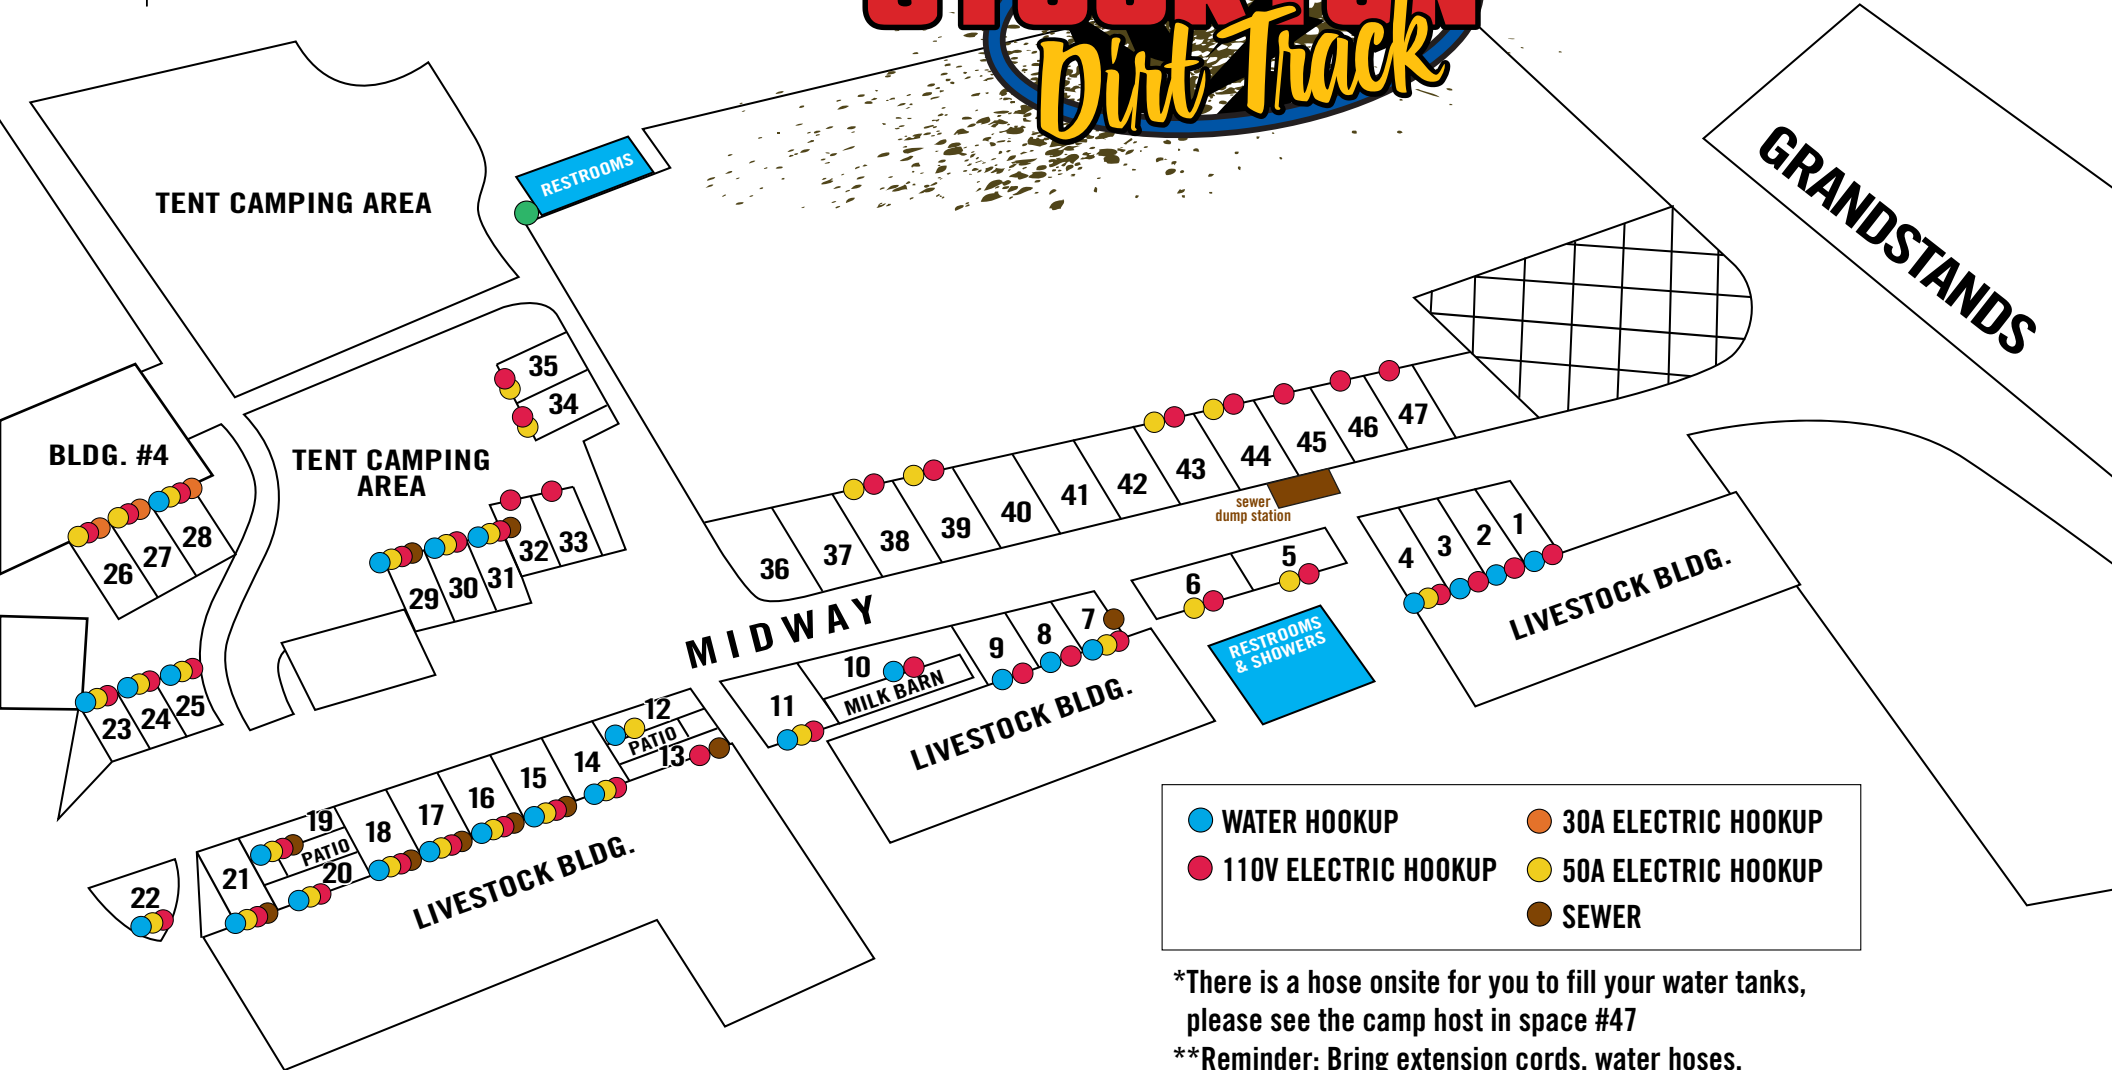

North

STOCKTON Dirt Track

RV, TRAILER & TENT CAMPING MAP

- | | |
|---|---|
| ● WATER HOOKUP | ● 30A ELECTRIC HOOKUP |
| ● 110V ELECTRIC HOOKUP | ● 50A ELECTRIC HOOKUP |
| | ● SEWER |

*There is a hose onsite for you to fill your water tanks, please see the camp host in space #47

**Reminder: Bring extension cords, water hoses, water hose Y's, & water spigots if you have them.

916-370-9417 FOR RESERVATIONS

Stockton Dirt Track • 1658 S. Airport Way • Stockton, CA 95206 • www.StocktonDirtTrack.com

Please enter San Joaquin County Fairgrounds from S. Airport Way, through Gate #1